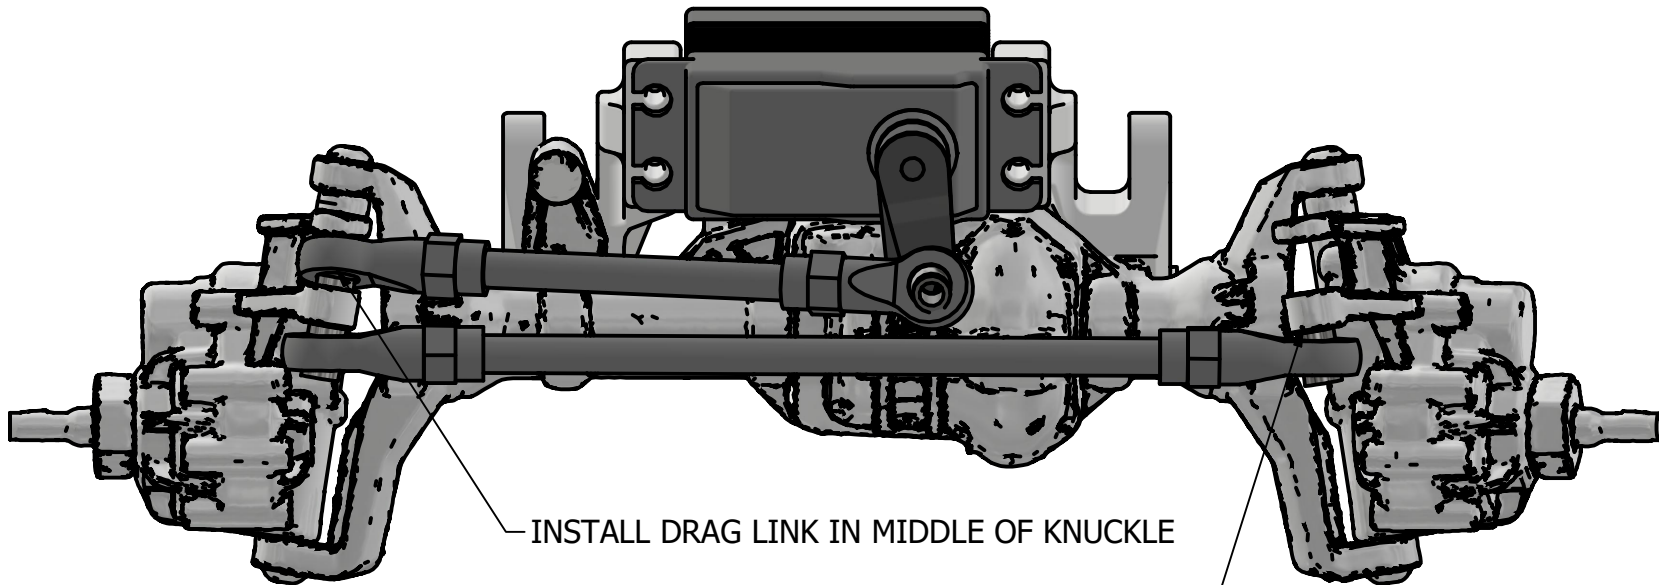

— TRIM TABS OFF OF TOP OF HOUSING

— USE EXISTING SCREWS TO MOUNT

— INSTALL DRAG LINK IN MIDDLE OF KNUCKLE

— INSTALL TIE ROD ON BOTTOM OF KNUCKLE